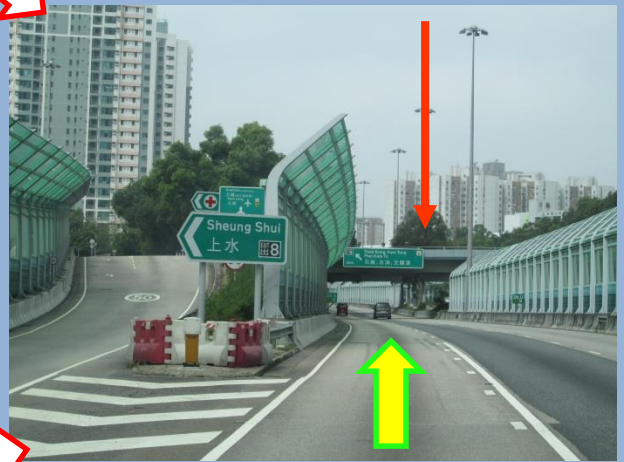

雞嶺迴旋處
Kai Ling Roundabout