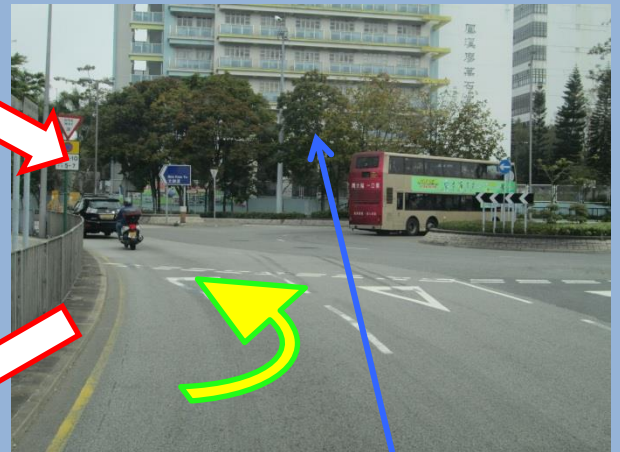

寶石湖路
Po Shek Wu Road

鳳溪學校
Fung Kai School