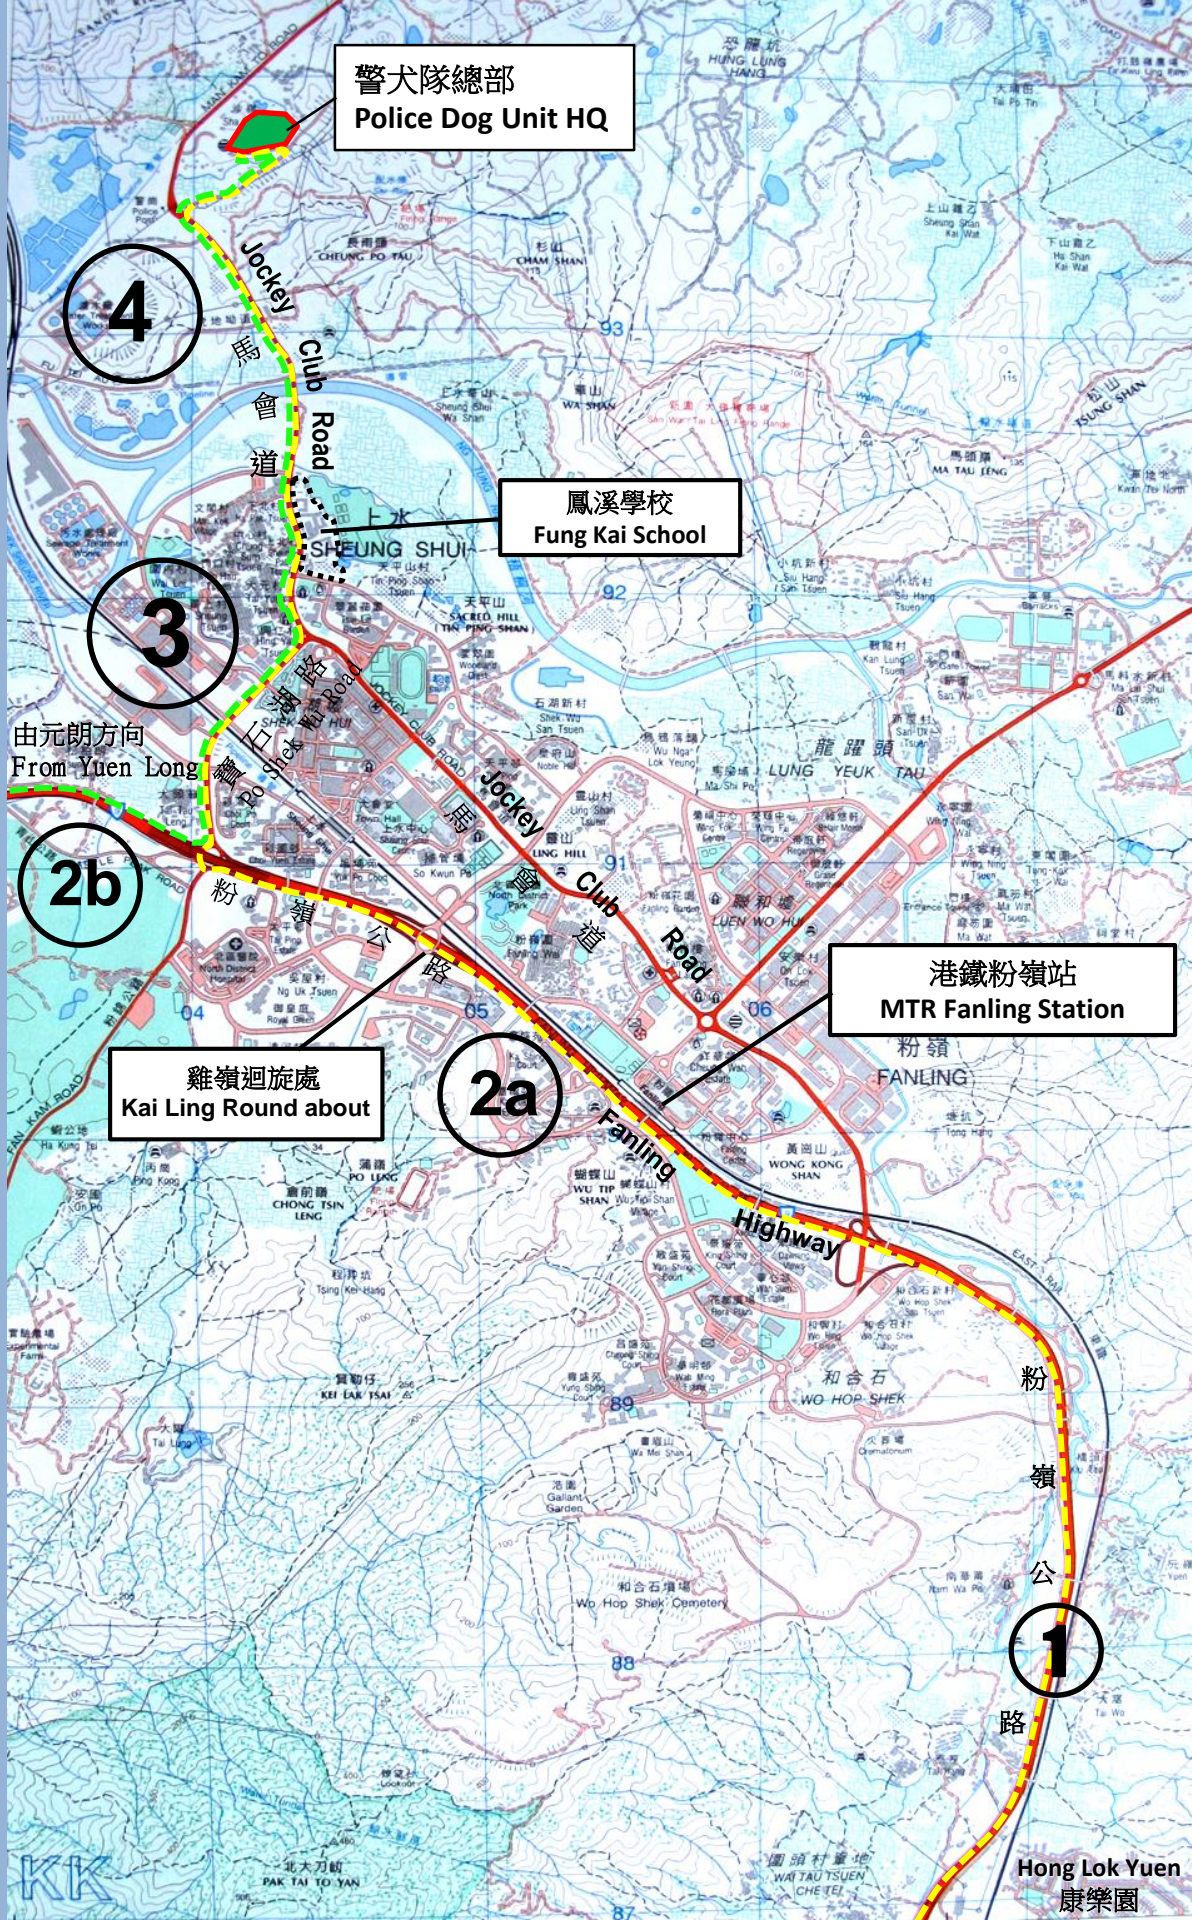

2a

雞嶺迴旋處  
Kai Ling Round about

港鐵粉嶺站  
MTR Fanling Station

1

Hong Lok Yuen  
康樂園

KK

1

由沙田沿吐露港公路往上水

Along Tolo Highway from Shatin towards Sheung Shui

沿吐露港公路由沙田  
向上水方向,經過大埔康樂園接粉嶺公路  
直駛向上水區

Along Tolo Highway  
heads for Sheung Shui  
Shatin, links to Fanling Highway  
after passing Hong Lok Yuen

2a

沿粉嶺公路, 經過港鐵粉嶺車站, 由雞嶺迴旋處下方  
經過然後靠左駛

Along Fanling Highway, pass MTR Fanling Station; pass underneath “Kai Ling Roundabout” then by the left

經過港鐵粉嶺站  
Pass MTR Fanling Station

雞嶺迴旋處  
Kai Ling Roundabout

雞嶺迴旋處  
Kai Ling Roundabout

靠左駛  
By the left

靠右入迴旋處前往文錦渡  
By the right into the  
roundabout to Man Kam To

再左轉入寶石湖路

Then left turn into Po Shek Wu Road

2b

由元朗往上水, 沿粉嶺公路,  
Along Fanling Highway from Yuen Long towards  
Sheung Shui

由元朗往上水  
From Yuen Long towards Sheung Shui